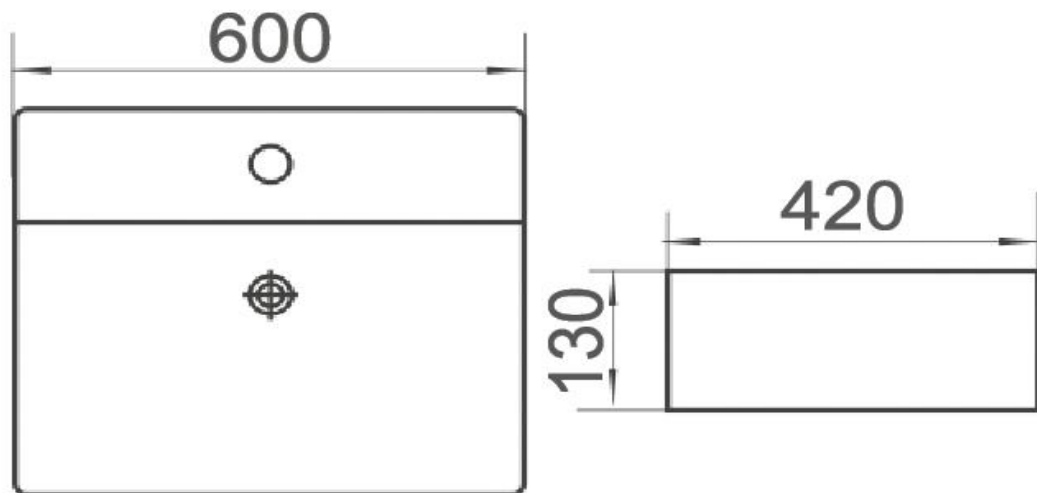

# BRAVO

 Gloss White  
WB 6042

SPECIFICATIONS

**MATERIAL:** Vitreous China

**CAPACITY:** 8L

**MEASUREMENTS:** 600 x 420 x 130mm 16KG

**WASTE:** Use 32mm with Overflow Waste (Not Supplied)

**CLEANING & MAINTENANCE:**